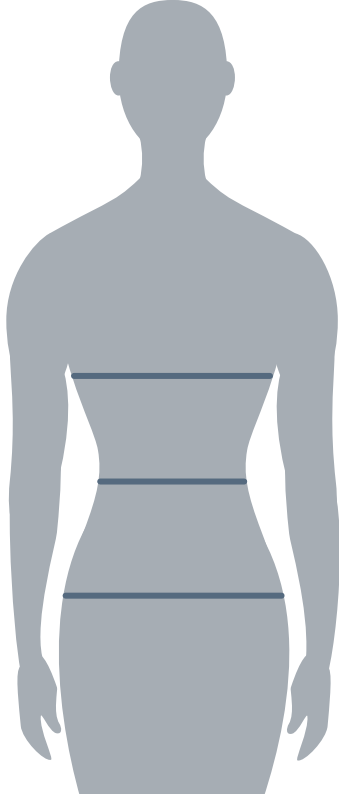

HOW TO MEASURE?

CHEST/BUST - Measure around the fullest part of your chest/bust.

WAIST - Measure around the smallest part of your waist.

HIP - Measure around the fullest part of your hip.

WOMEN'S SCRUB TOP SIZE CHART (in inches)

SIZE	SHOULDER	BUST	WAIST	SCRUB TOP LENGTH
XS	15"	33-34"	25-26"	24"
S	15 1/2"	35-36"	27-28"	25"
M	16"	37-38"	29-31"	26"
L	16 1/2"	39-40"	32-34"	27"
XL	17"	41-42"	35-37"	28"

WOMEN'S SCRUB PANTS SIZE CHART (in inches)

SIZE	WAIST	HIPS	SCRUB PANTS LENGTH
XS	25-26"	33-35"	35"
S	27-28"	35-37"	36"
M	29-31"	37-39"	37"
L	32-34"	39-41"	38"
XL	35-37"	41-43"	39"

MEN'S SCRUB TOP SIZE CHART (in inches)

SIZE	SHOULDER	CHEST	WAIST	SCRUB TOP LENGTH
XS	15 1/2"	35-36"	26-28"	25"
S	16"	37-38"	29-31"	26"
M	16 1/2"	39-40"	32-34"	27"
L	17"	41-42"	35-37"	28"
XL	17 1/2"	43-45"	38-40"	29"